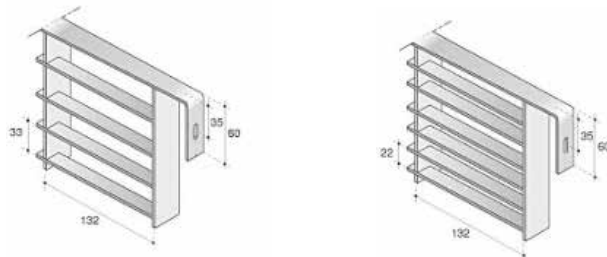

The Torino range includes standard apertures of 132x11, 132x22, 132x33, 132x44mm but can also be supplied in larger mesh sizes. It therefore can provide fencing with surprisingly different properties and characteristics: either for security with a strong, clearly defined structure or for boundary demarcation with an open, transparent appearance.

# Torino

- Torino-11: aperture 132x11mm
- Torino-22: aperture 132x22mm
- Torino-33: aperture 132x33mm
- Torino-44: aperture 132x44mm

Horizontal Bar: 10x2mm  
 Vertical Bar: 25x2 (optional 25x3)

PANEL			FLAT POST	RHS POST	GROUND FIXING	WALL FIXING	BOLTS
HEIGHT mm	WIDTH mm	WEIGHT kg/m <sup>2</sup>	SECTION mm	SECTION mm	LENGTH/ANCHORAGE mm	LENGTH/ANCHORAGE mm	NO per post
935	1992	9.5	60x8	50x30	1500/550	1210/200	2
1199	1992	9.1	60x8	50x30	1800/600	1494/200	2
1331	1992	8.9	60x8	50x30	2000/600	1625/200	2
1463	1992	8.8	60x8	50x30	2100/600	1758/200	2
1727	1992	8.6	60x8	60x40	2400/600	2015/200	2
1991	1992	8.4	80x8	80x40	2800/700	2336/250	2

STANDARD POST CENTRES (with flat bar post) 2000mm

**BESPOKE SIZES:** fence panels up to 2000mm and closing panels can also be made to custom heights and widths  
**HEIGHTS > 2000mm:** panels can be stacked to achieve extra high fences with posts of appropriate section